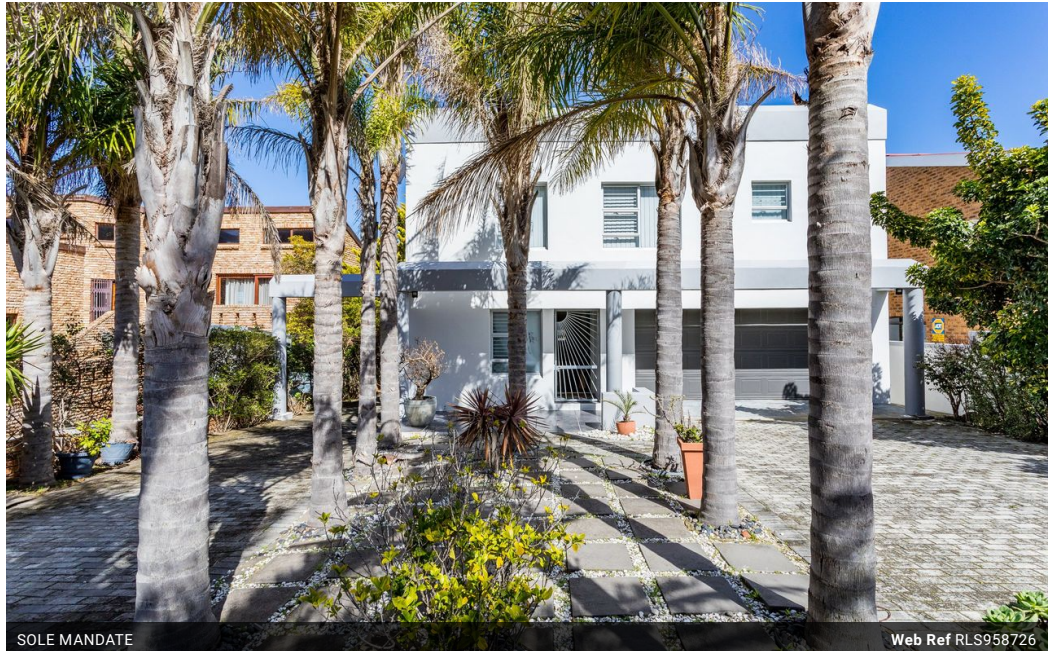

Cisca De Vries
079 352 1520
cisca.devries@seeff.com

Contact Hermanus
028 3130390

Shop 10
104 Main Road
Hermanus
7200

4 Bedroom House To Let in Voelklip

R30,000 pm

4   3   1

Lease Period 1 month   **Availability** 09 May 2025   **Deposit** -   **Annual Escalation** -

Lease Excludes:
Self-catering accommodation: On arrival, guests will be provided with toilet paper, dishwashing soap, basic cleaning supplies, and black bags. These are not replenished during the stay. One set of bed linen and bath towels is included for the duration of the booking, with no spare linen provided. The accommodation does not include housekeeping services; guests are responsible for arranging their own.

Fully Furnished 4 Bedroom Family Home in Voelklip (Short Stay 1 to 3 Months)

The family home is located in Voelklip, a charming coastal suburb. It offers convenient access to various attractions and amenities. Within a short 15-minute walk, you can reach Grotto Beach, which is great for swimming, or take a 5-minute drive to Voelklip Beach for a day of sun and sand. If you're in the mood for shopping or catching a movie, the Whale Coast Mall is just up the road.

Hermanus is famous for its whale-watching points. You can spend some time in town exploring the many restaurants, open-air markets, and art galleries. For more adventure, you can take a drive to the Big Cat Sanctuary in Stanford or enjoy a wine tour in the beautiful Hemel and Aarde Valley. There's plenty to see and do, ensuring you'll create lasting memories during your stay.

As a double-story home, it is perfectly designed for entertaining...

Features

Interior		Exterior	
Bedrooms	4	Garages	1
Bathrooms	3	Carports / Parkings	2
Kitchens	1	Security	No
Recep. Rooms	2	Pool	No
Studies	1	Views	True
Furnished	Yes		

Extras

Alarm System Built In Braai Pizza Oven Electric Garage Electric Gate Wifi Inverter Washing Machine Dishwasher Mountain View Sea View DSTV