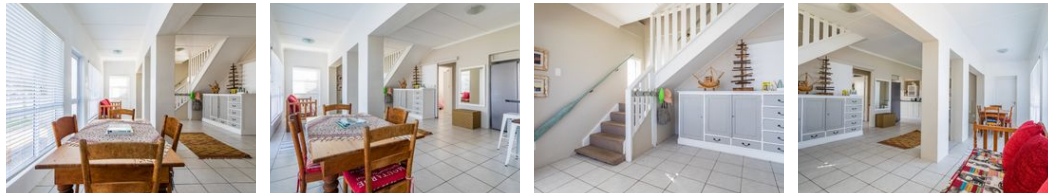

SOLE MANDATE

Web Ref RLS958700