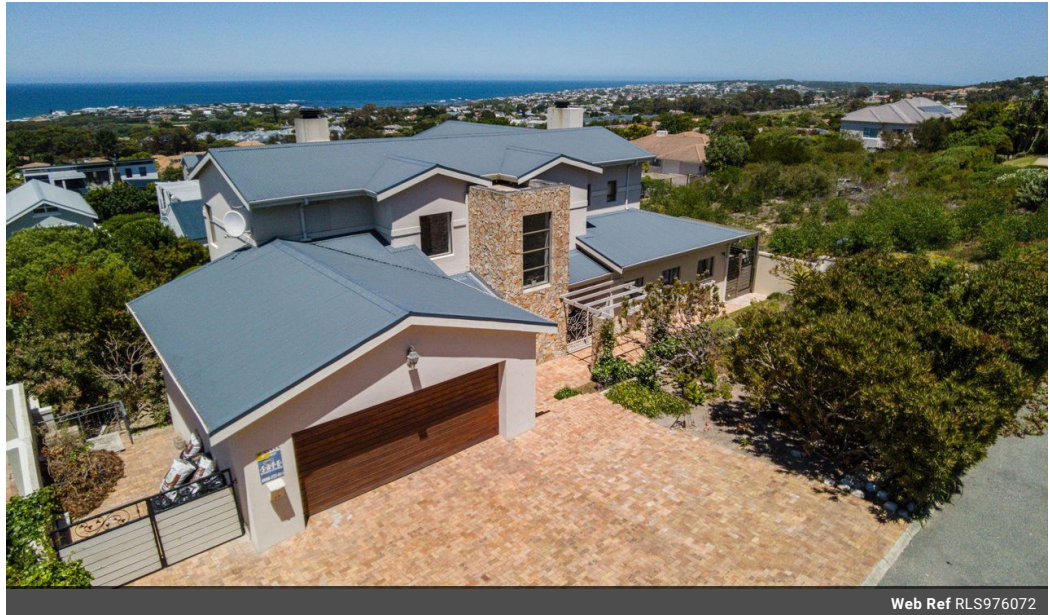

Ineke Van Graan
060 669 0903
ineke.vangraan@seeff.com

Contact Hermanus
028 3130390

Shop 10
104 Main Road
Hermanus
7200

R33,000 pm

Monthly Rates R1 Annual Escalation - Lease Period 12 months Availability Immediately Deposit -

3 3 2

Luxury Coastal Retreat in Chanteclair, Hermanus

Experience the ultimate in coastal living at this contemporary gem in the heart of Chanteclair, Hermanus. With stunning sea and mountain views, this home offers the perfect blend of style, luxury, and tranquility.

Open, light-filled interiors seamlessly transition to expansive outdoor spaces, including a deck with a sparkling pool—ideal for enjoying sunsets or peaceful mornings. The spacious farmhouse-style kitchen, with a cosy seating nook by the fireplace, is perfect for both formal and casual dining.

Each bedroom offers its own private balcony with breathtaking ocean views, and the lush landscaped garden creates a serene retreat. Nestled at the end of a quiet cul-de-sac, this home is just 15 minutes from Hermanus' vibrant attractions, including whale watching, fine dining, and world-class golf.

This property is a rare...

Features

Interior		Exterior		Sizes	
Bedrooms	3	Garages	2	Floor Size	330m²
Bathrooms	3	Carports / Parkings	4	Land Size	1,002m²
Kitchens	1	Security	Yes		
Recep. Rooms	3	Pool	Yes		
Studies	1	Views	True		
Furnished	No				

Extras
Alarm System Aluminium Window Architect Designed Balcony Bath Toiletrand Basin Bath Toiletrand Basin Built In Braai Built in Wardrobes Carport Centre Island Coastal Beach Country Style Covered Patio Cul_De_Sac Cul_De_Sac Curtain Rails Dishwasher Connection Double Basin Double Storey Double Parking Electric Garage En Suite Fibre Fireplace Freestanding Garden Guest Toilet Holiday Home Immaculate Condition Irrigation System Landscaped Modern Open Plan Kitchen Pantry Residential Sea Secure Parking Sliding Doors Shower Toiletrand Basin Shower Toiletrand Basin Storeroom Tiled Floors Tumble Dryer Villa Washing Machine Connection